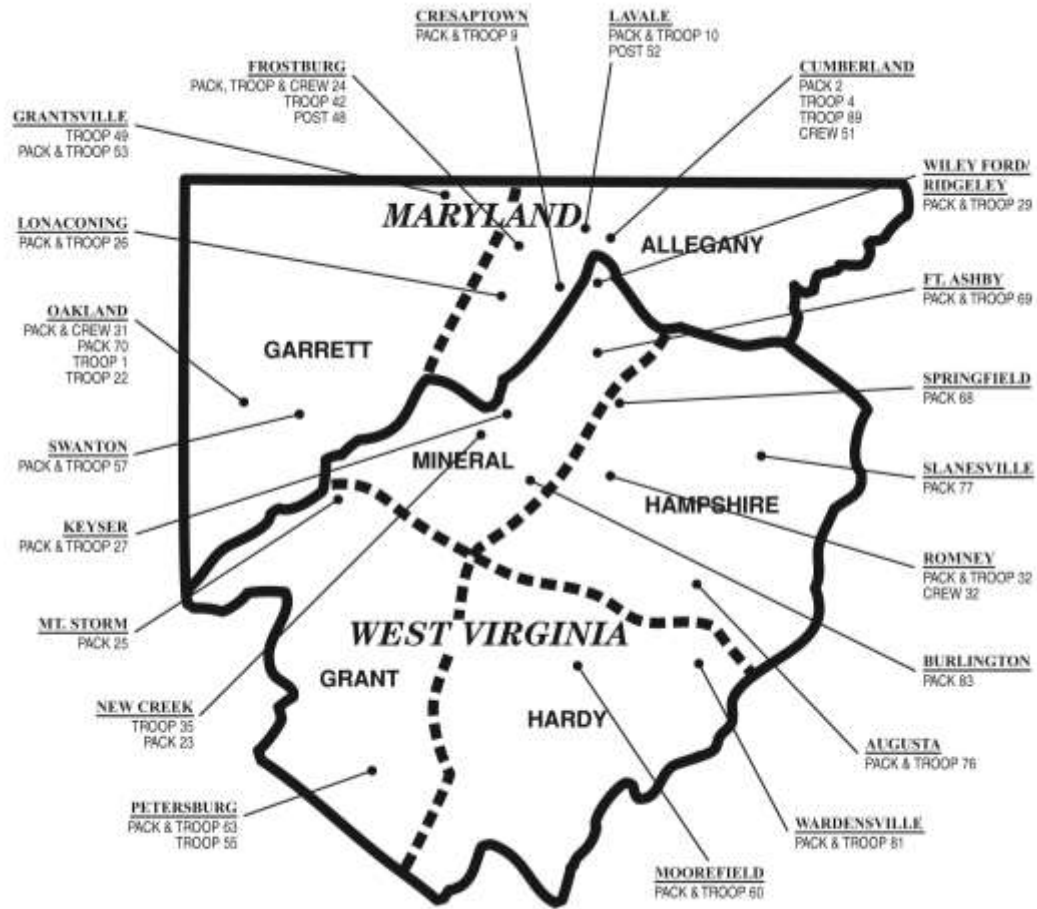

BSA National

Northeast Region Area 4

Laurel Highlands Council

Potomac Council

District Map

0 0.1 0.2 0.4 Decimal Degrees

- Area 1 (Orange)
- Area 2 (Purple)
- Area 3 (Green)
- Area 4 (Yellow)
- Area 5 (council wide non-traditional) (Brown)
- Area 6 (Light Blue)

Council Map w/Properties

Legend

-  Council Properties
-  LHC Service Centers
-  LHC Boundaries

Flag Plaza Scout Center
 1275 Bedford Avenue
 Pittsburgh, PA 15219
 412-471-2927

Ebensburg Service Center
 201 W. High Street Ste. 1
 Ebensburg, PA 15931
 814-471-1090