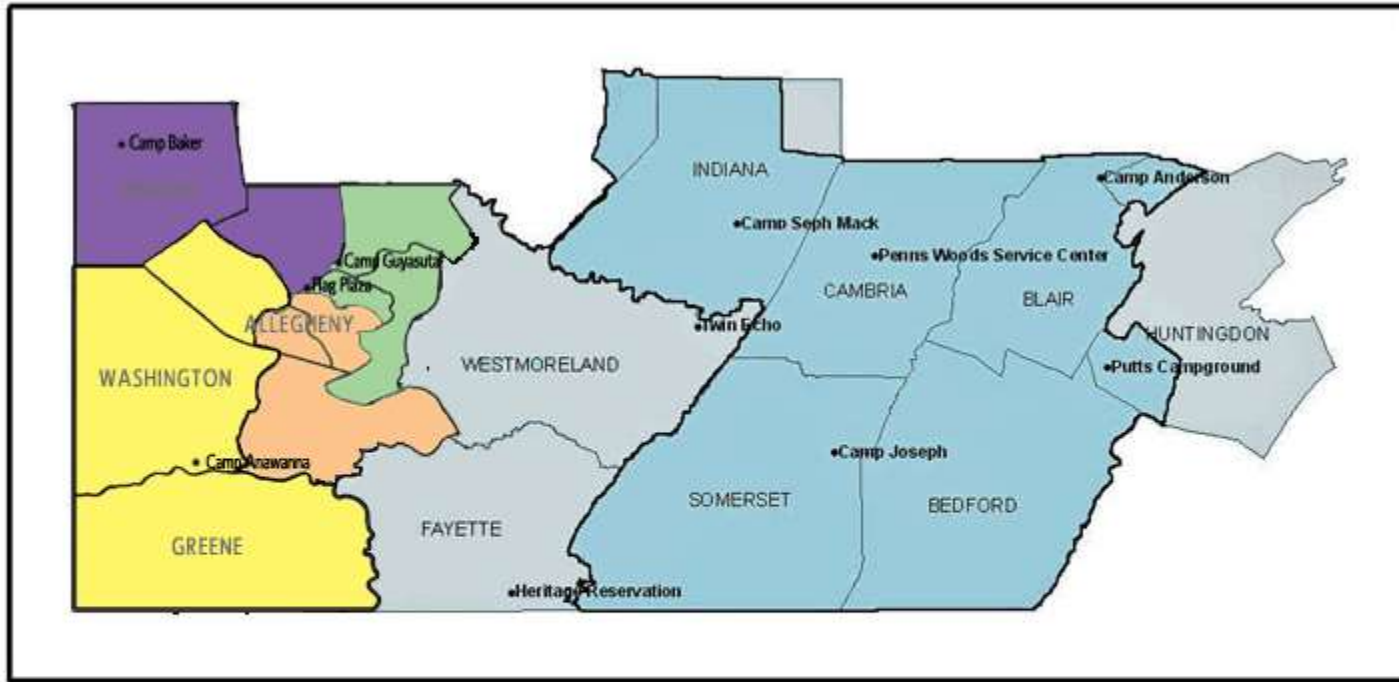

BSA National

Northeast Region Area 4

Laurel Highlands Council

Potomac Council

District Map

0 0.1 0.2 0.4 Decimal Degrees

- Area 1 (Orange)
- Area 2 (Purple)
- Area 3 (Green)
- Area 4 (Yellow)
- Area 5 (council wide non-traditional) (Brown)
- Area 6 (Light Blue)

Council Map w/Properties

Legend

-  Council Properties
-  LHC Service Centers
-  LHC Boundaries

Flag Plaza Scout Center
 1275 Bedford Avenue
 Pittsburgh, PA 15219
 412-471-2927

Ebensburg Service Center
 201 W. High Street Ste. 1
 Ebensburg, PA 15931
 814-471-1090